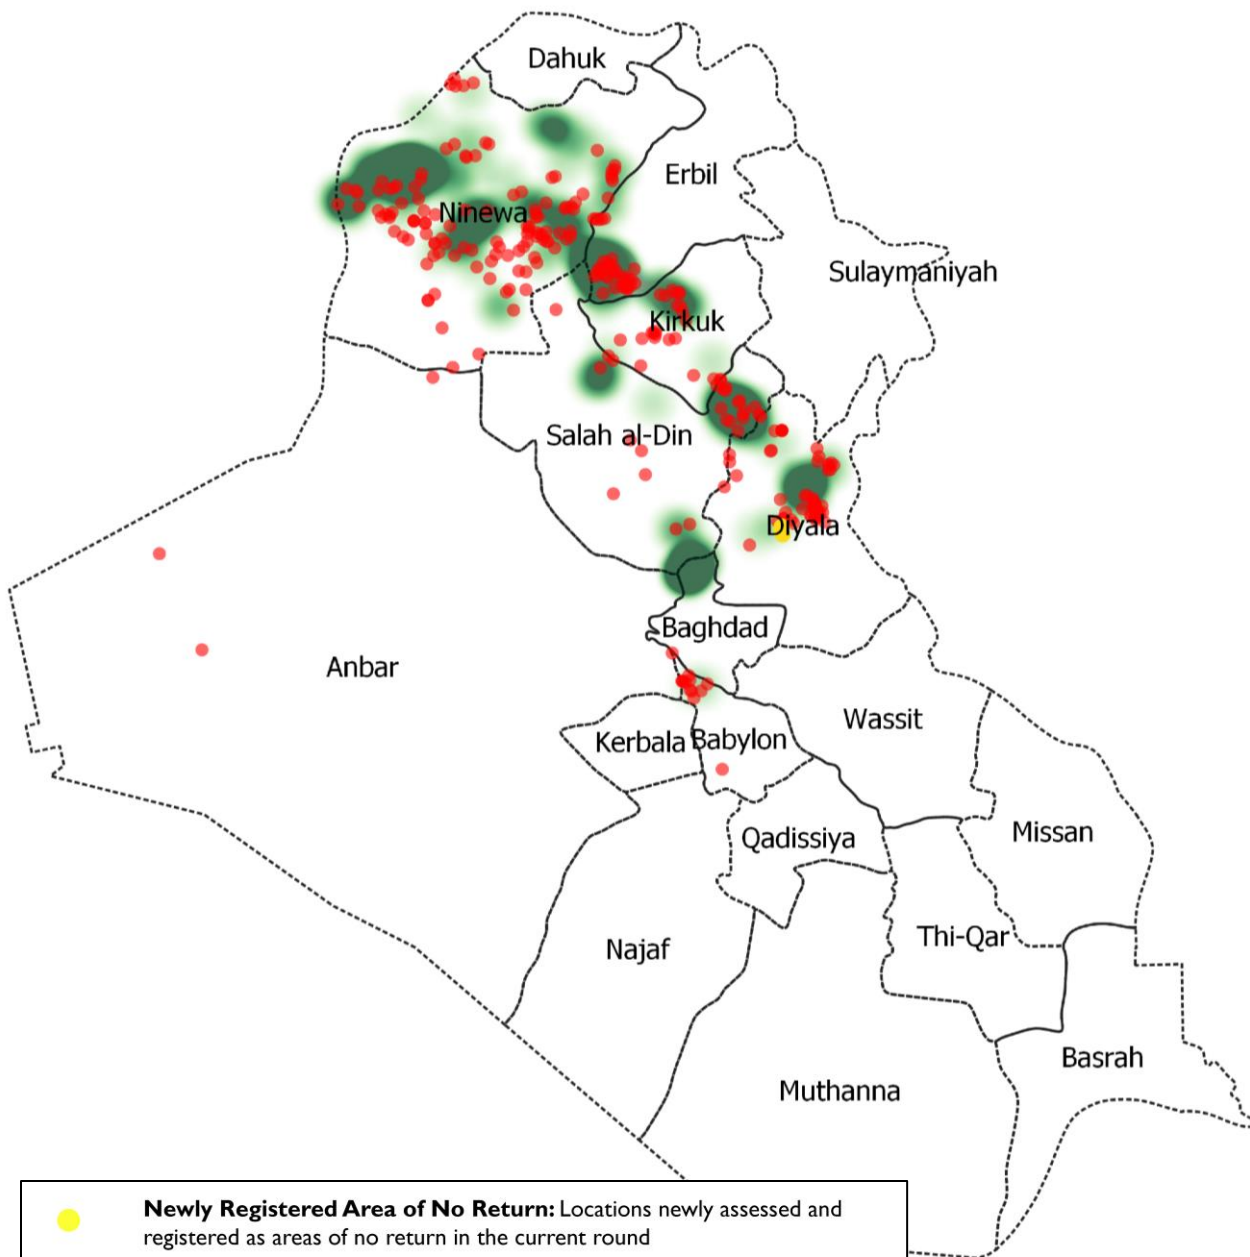

Areas of No Return - July 2023

- **Newly Registered Area of No Return:** Locations newly assessed and registered as areas of no return in the current round
- **Area of No Return:** Areas which have cumulatively witnessed no returns since first assessed
- **Area of Return:** Areas previously registered as an area of no return and have since been removed either in current or previous rounds of assessments
- Governorates boundaries**
- District boundaries**

Assessments of Areas of No Return began in August 2018, updated every two months. For each update:

1. New locations may be registered as no return as they become known to assessment teams.
2. Locations of no return may be removed from the list if they have witnessed returns since the last round. Once a location is removed, they remain off the list.

Reported reasons for no return fall into two main categories

- a) Security reasons, including instability or inaccessibility
- b) Housing damage and lack of services and infrastructure

Summary of Areas of No Return			
Governorate	No. of Districts	No. of Sub-districts	No. of locations with no return
Ninewa	6	17	125
Diyala	5	7	57
Erbil	1	2	34
Kirkuk	4	6	32
Salah Al-Din	6	8	26
Babylon	1	2	12
Anbar	3	4	5
7	26	46	291